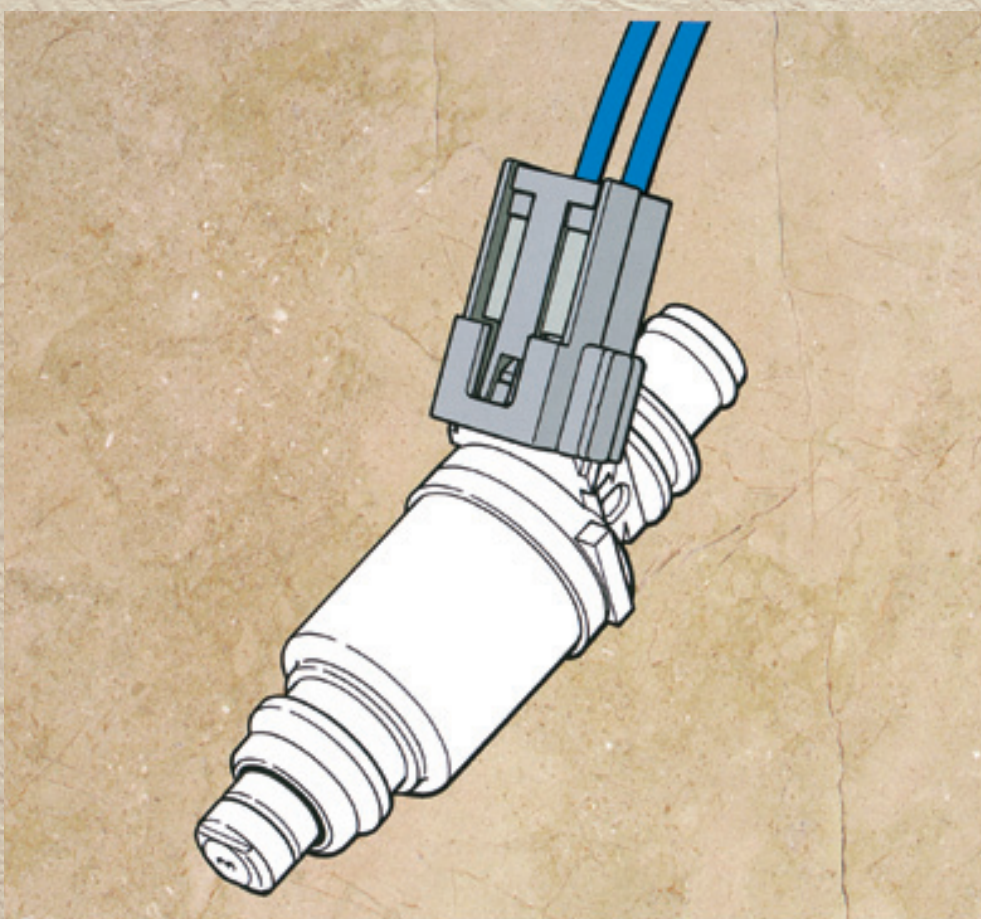

NDWP

New Direct Waterproof type

NDWP

HOUSING

| メスハウジング FEMALE HOUSING | | リテーナー RETAINER | |
|------------------------|---|----------------|---|
| 2P | <p>NDWP02F-GY-1 SA'Y PU466-02127</p>  | | <p>F/H NDWP02F-SB PU475-02840</p>  |
| 3P | <p>NDWP03F-GY ASS'Y PU465-03127</p>  | | <p>F/H NDWP03F-OR PU475-03900</p>  |
| 4P | <p>NDWP04F-GY ASS'Y PU465-04127</p>  | | <p>F/H NDWP04F-SB PU475-04840</p>  |